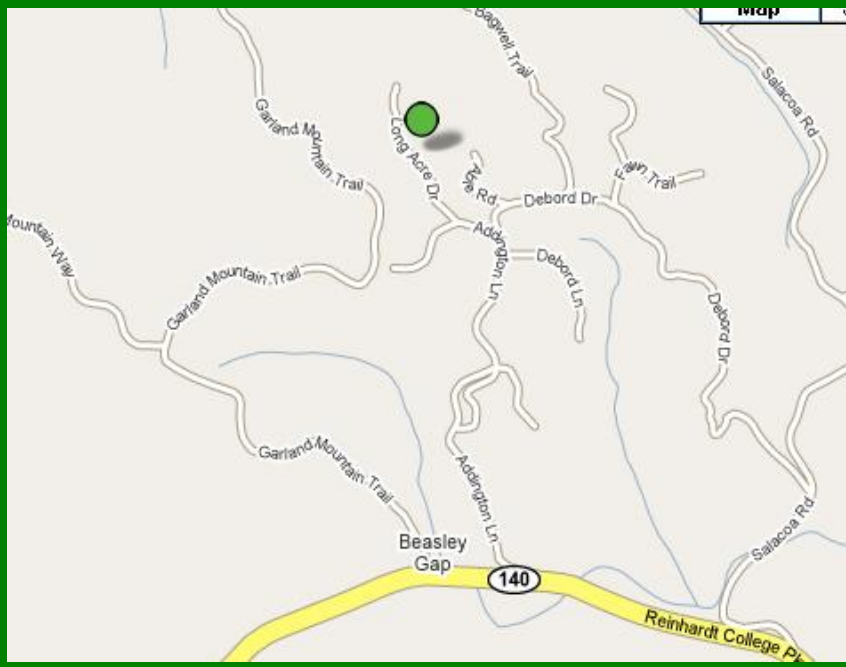

5.08 +/- SERENE MOUNTAIN LOT WITH STREAMS AND HARDWOODS IN WALESKA, GA

- Serene mountain setting with stream and nice hardwoods
- Minutes from Waleska and Reinhardt College
- Community of custom homes
- Large road frontage
- Lot could be split

Long Acre Drive
Waleska, GA, 30183

For a Fax-on-Demand Information
Package with Survey:
Call 1-877-568-4636 Ext. 350

\$49,900

LOOPNET: 15178341 | FMLS: 3742043
GAMLS: 2482303

LOCATION:

From Waleska, take Hwy 140 West to right on Addington Lane to and stay left past Debord Lane and Debord Dr to right on Gravel Road (Long Acre) to property half mile on right at sign.