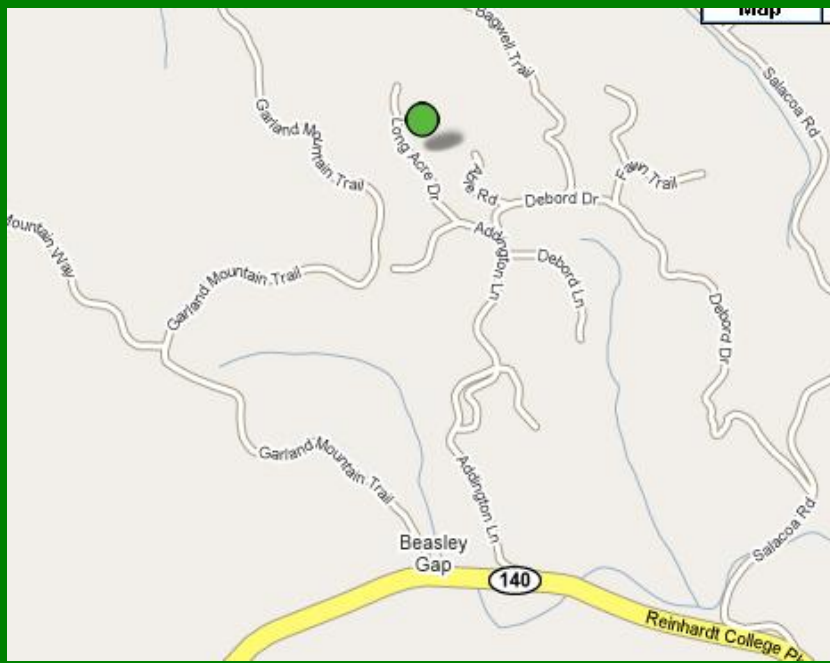

FITZGERALD LAND
& COMMERCIAL REALTY