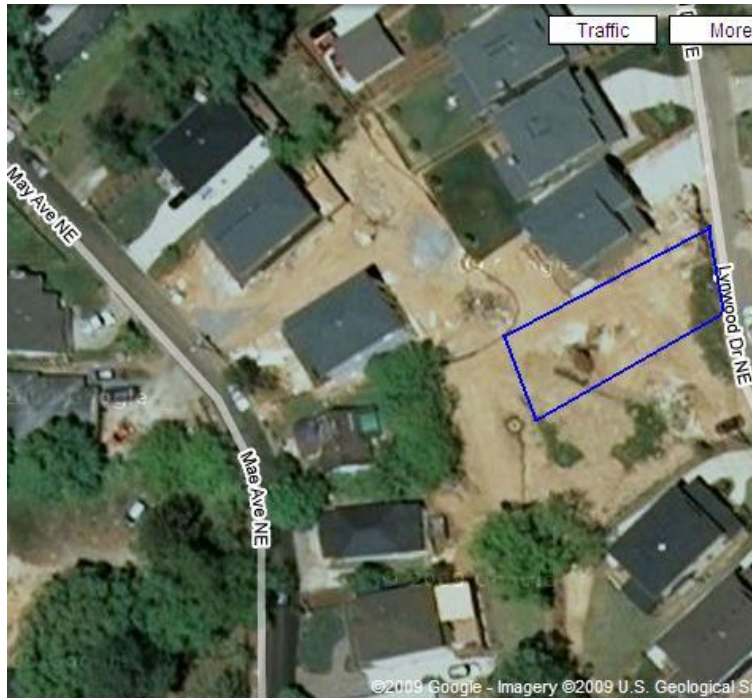

# DEVELOPED LOT IN LYNWOOD PARK IN HOT BROOKHAVEN

Download Full Information at: <http://fitzgeraldland.com/detail.php?fatherID=42&TypeID=48&ListingID=56>

Great deal on bank owned foreclosed lot in upscale infill Lynwood Park Neighborhood. New Construction on both sides, rough graded with all utilities. Unincorporated Dekalb County close to Brookhaven and North Buckhead

## LOCATION

**3184 Lynwood Dr.  
Atlanta, GA 30319**

From 400N/S TAKE EXIT 4A FOR 285/407 TOWARDS GREENVILLE. KEEP RIGHT AT FORK IN ROAD FOLLOWING SIGNS FOR GLENRDIGE CONNECTOR/PTRREE DUNWOODY /JOHNSON FERRY. TURN RIGHT AT GLENRIDGE, RIGHT AT PTRREE DUNWOODY, LEFT ON WINDSOR PKWY, LEFT AT SILVERLAKE DR. TO LEFT ON LYNWOOD.PROPERTY WILL BE ON LEFT