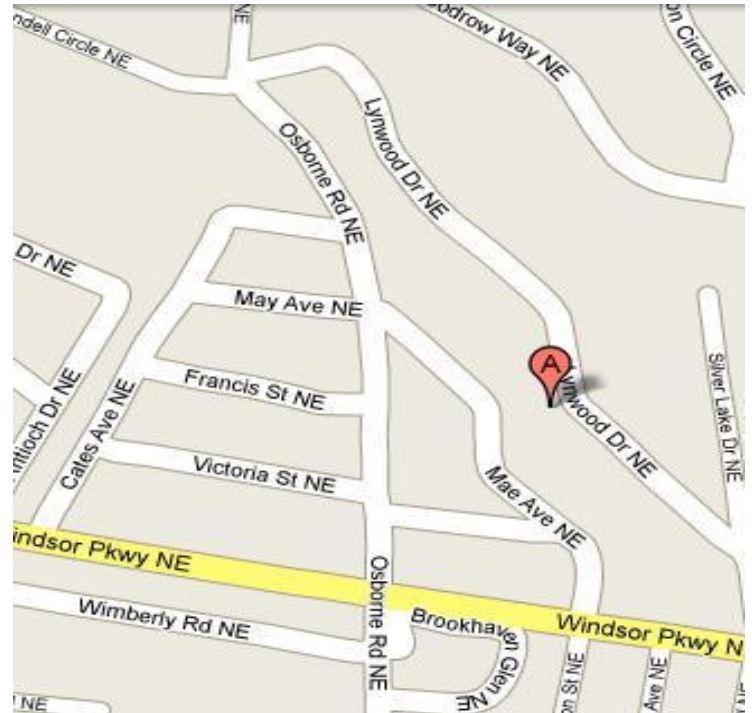

# DEVELOPED LOT IN LYNWOOD PARK IN HOT BROOKHAVEN

Download Full Information at: <http://fitzgeraldland.com/detail.php?fatherID=42&TypeID=48&ListingID=56>

Great deal on bank owned foreclosed lot in upscale infill Lynwood Park Neighborhood. New Construction on both sides, rough graded with all utilities. Unincorporated Dekalb County close to Brookhaven and North Buckhead

## LOCATION

**3184 Lynwood Dr.  
Atlanta, GA 30319**

From 400N/S TAKE EXIT 4A FOR 285/407 TOWARDS GREENVILLE. KEEP RIGHT AT FORK IN ROAD FOLLOWING SIGNS FOR GLENRDIGE CONNECTOR/PTRREE DUNWOODY /JOHNSON FERRY. TURN RIGHT AT GLENRIDGE, RIGHT AT PTRREE DUNWOODY, LEFT ON WINDSOR PKWY, LEFT AT SILVERLAKE DR. TO LEFT ON LYNWOOD.PROPERTY WILL BE ON LEFT