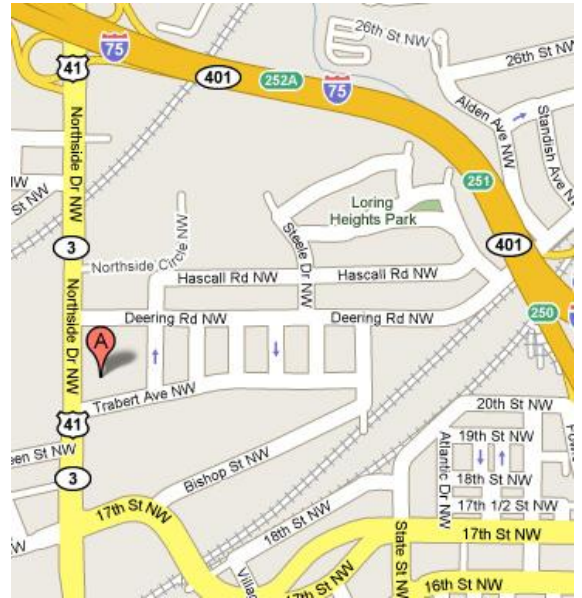

### From I-85/GA400 and Points North

- Continue South from the GA 400 and Interstate 85 merge
- Take I-75 North at Exit #85 at the Brookwood Interchange
- Take first exit I-75 North to Northside Dr/US41 #252A
- Go left on Northside Drive for 0.6 miles
- Go Left on Trabert Ave to first left into Northside Summit
- Go around to the back of the building office on 2<sup>nd</sup> Floor

### From I-75 and Points North

- Take I-75 South to Northside Drive/US 41 Exit # 252
- Exit Second ramp onto Northside Drive and Turn Right
- Go Right on Northside Drive for 0.5 miles
- Go Left on Trabert Ave to first left into Northside Summit
- Go around to the back of the building office on 2<sup>nd</sup> Floor

### From Hartsfield-Jackson International Airport and Points South

- Take I-85 North
- I-75 combines with I-85 at the Connector
- Stay to the right and get on I-75 North
- Take first exit I-75 North to Northside Dr/US41 #252A
- Go left on Northside Drive for 0.6 miles
- Go Left on Trabert Ave to first left into Northside Summit
- Go around to the back of the building office on 2<sup>nd</sup> Floor

## Directions to 1465 Northside Drive, Ste 220-C Atlanta, GA 30318

[WWW.FITZGERALDLAND.COM](http://WWW.FITZGERALDLAND.COM)

TEL (404) 603-5460  
FAX (404) 478-9893  
TOLL FREE 1 (866) 597-1119  
MIKE@FITZGERALDLAND.COM